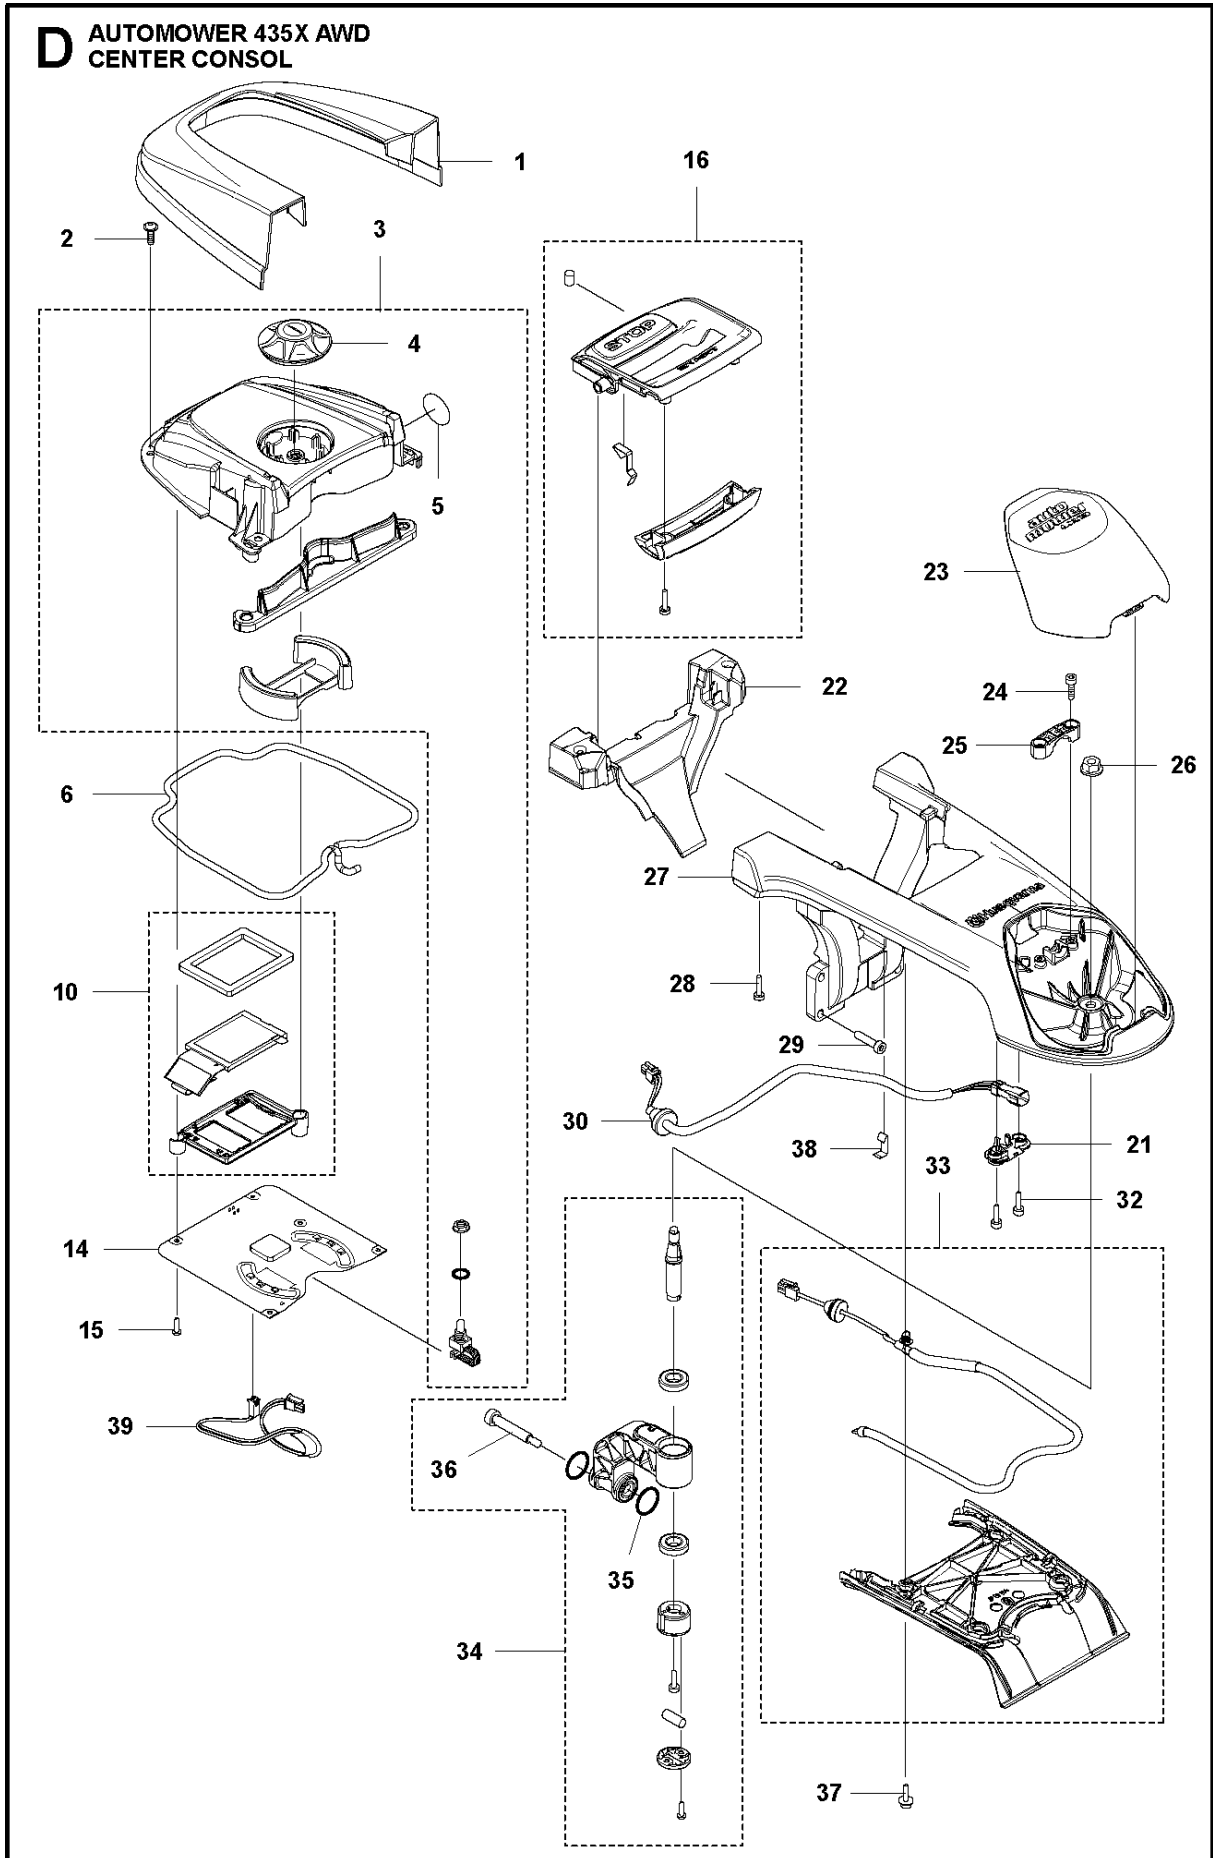

D AUTOMOWER 435X AWD
CENTER CONSOL

CENTER CONSOL

AUTOMOWER 435X AWD, 2020-

Ref	Part No	Description	Remark	QTY KIT
1	592 61 45-01	LID	HMI	1
2	574 45 01-01	SCREW ITXPANT	ITXPANT	10
3	597 16 22-01	COVER ASSY		1
4	592 61 42-01	KNOB ASSY	4 Serie	1
5	577 75 37-01	AIR FILTER	Air Filter	1
6	574 87 47-14	SEALING STRIP	Chassis Upper Front	1
10	597 16 63-01	DISPLAY KIT		1
14	591 10 02-01	PRINTED CIRCUIT ASSY	Application Board	1
15	525 88 74-01	SCREW CITXPANT		6
16	597 16 21-01	HANDLE KIT		1
21	593 35 51-01	CLAMP		1
22	591 35 17-01	HANDLE SUPPORT		1
23	591 48 71-02	COVER		1
24	586 44 49-01	SCREW ITXSCT		2
25	593 35 52-01	CLAMP	Main Cable	1
26	503 22 04-01	NUT	Washer	1
27	590 94 42-01	LINK ARM		1
28	580 29 29-01	SCREW ITXSCT		5
29	544 21 84-03	SCREW ITXSCM		4
30	591 20 32-01	WIRING ASSY		1
32	586 44 49-01	SCREW ITXSCT		2
33	592 94 40-01	SWITCH		1
34	597 16 64-01	PIVOTING ARM KIT		1
35	740 43 13-00	O-RING		2
36	592 62 90-01	SCREW		1
37	525 82 44-01	SCREW ITXSCM		4
38	597 47 61-01	CLIP		1
39	591 45 22-01	WIRING ASSY		1