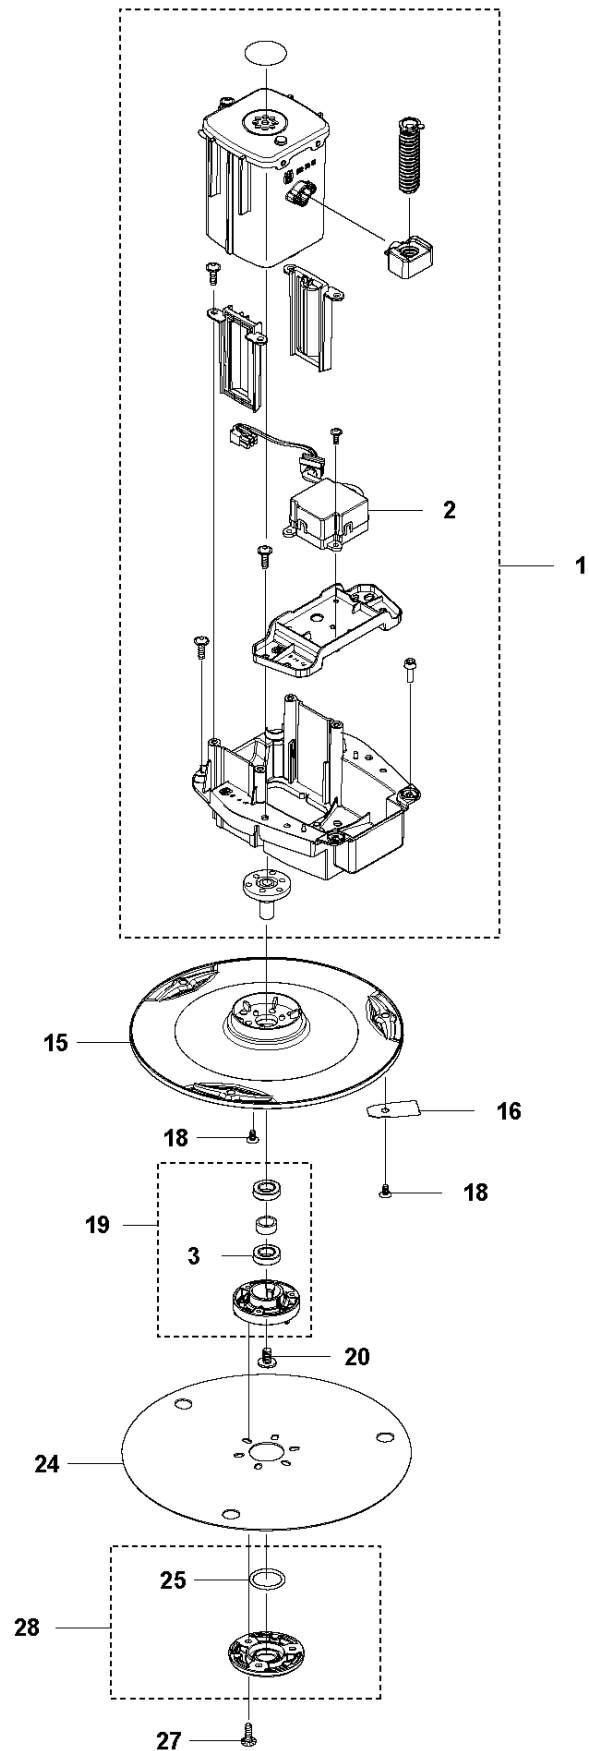

F AUTOMOWER 435X AWD
BLADE MOTOR & CUTTING EQUIPMENT

BLADE MOTOR & CUTTING EQUIPMENT

AUTOMOWER 435X AWD, 2020-

Ref	Part No	Description	Remark	QTY KIT
1	592 73 37-01	CUTTING MODULE		1
2	592 73 58-01	MOTOR		1
3	535 07 57-03	BALL BEARING		2
3	593 08 08-01	BALL BEARING	Tube 50 pcs	2
15	597 42 22-01	CUTTING DISC		1
16	577 86 46-03	BLADE SET	Long Life Safety Blade, Blister Pack 9 pcs	1
16	577 60 65-05	BLADE SET	Long Life Safety Blade, 45 pcs	1
16	577 60 66-04	BLADE SET	Long Life Safety Blade, 300 pcs	1
16	595 08 44-01	BLADE SET	Endurance Blade, 6 pcs	1
16	595 08 44-02	BLADE SET	Endurance Blade, 45 pcs	1
16	595 08 44-03	BLADE SET	Endurance Blade, 300 pcs	1
18	590 50 87-01	SCREW		3
19	588 42 17-02	BEARING HOUSING ASSY		1
20	535 07 60-01	SCREW		1
24	597 44 99-01	SKID PLATE		1
25	585 29 75-01	O-RING		1
27	575 54 33-14	SCREW		1
28	587 44 96-01	COVER KIT		1