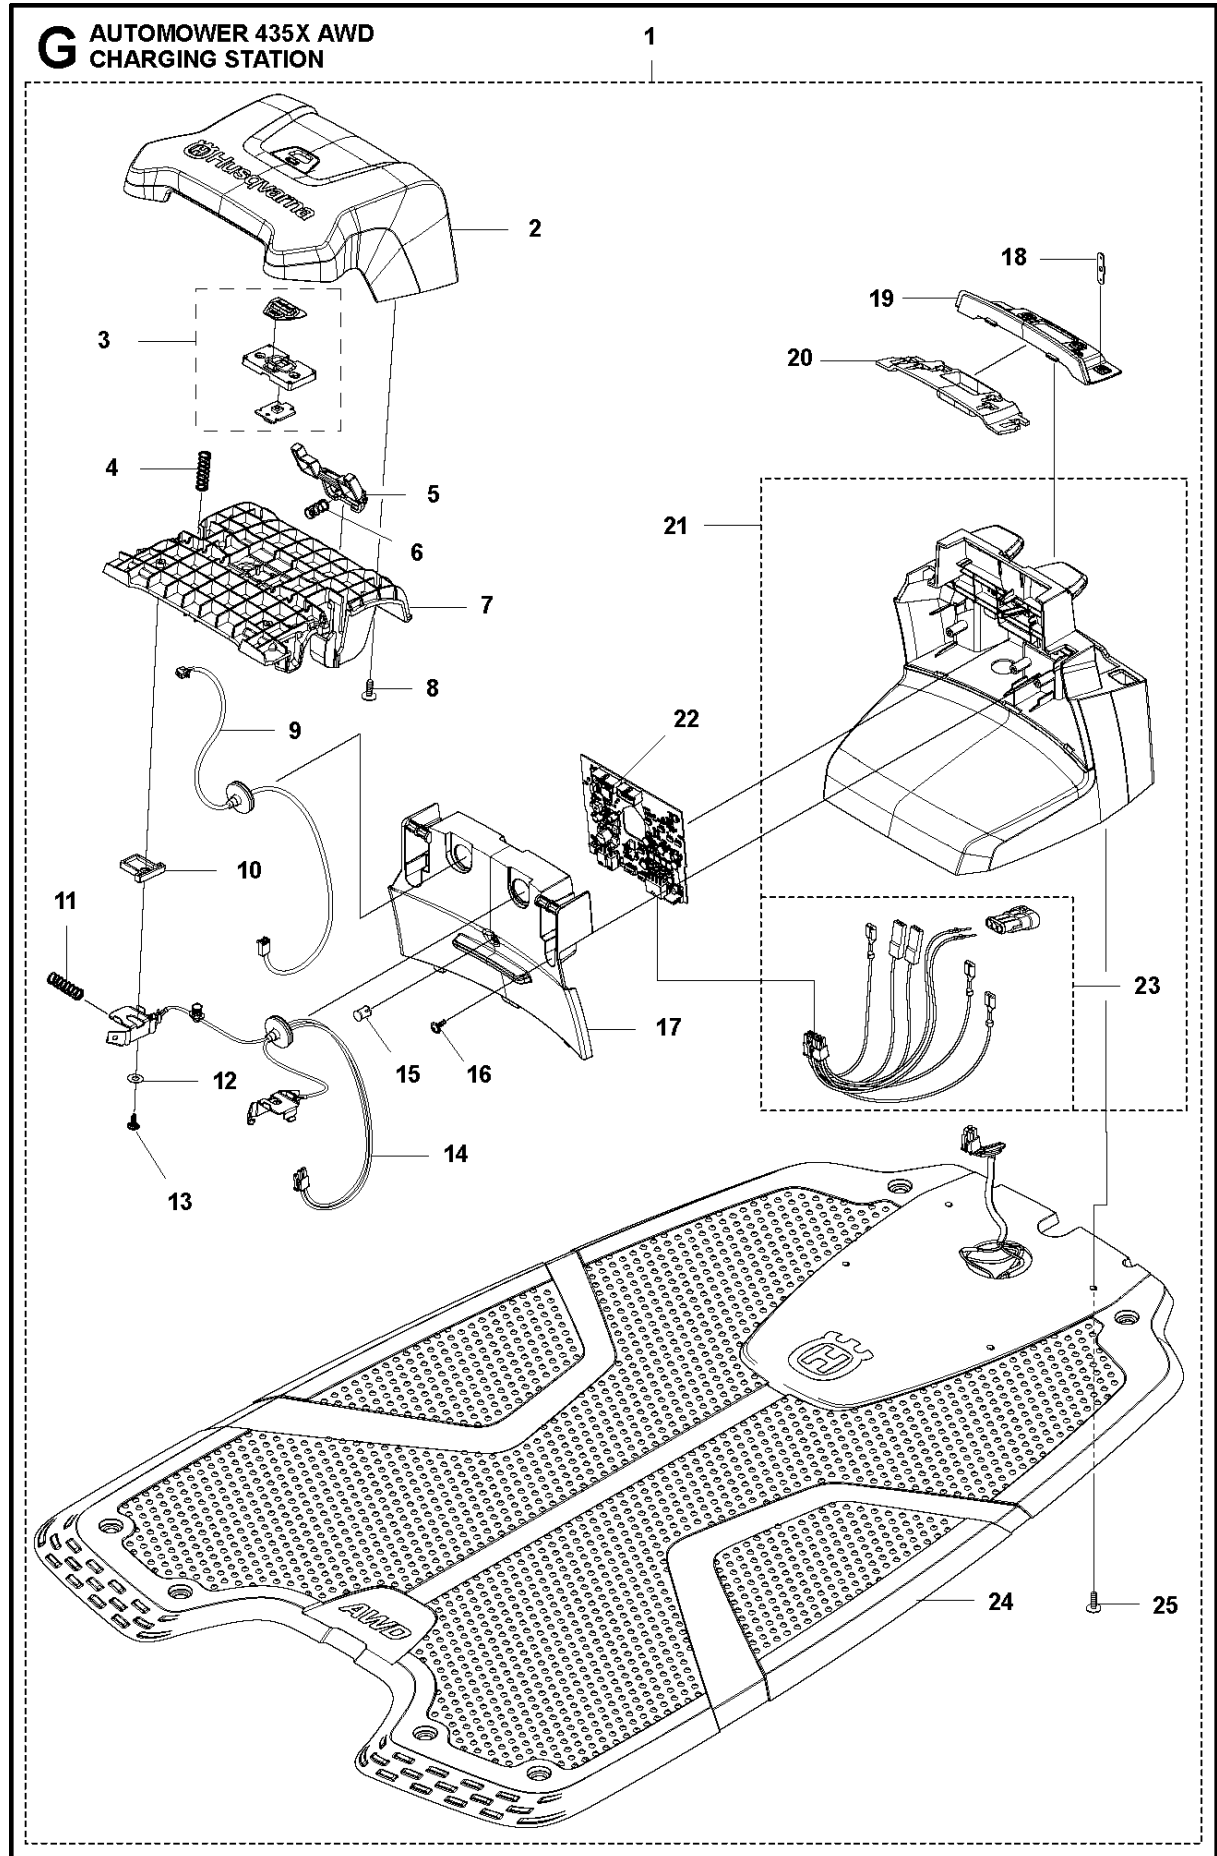

CHARGING STATION

AUTOMOWER 435X AWD, 2020-

Ref	Part No	Description	Remark	QTY KIT
1	595 31 01-02	CHARGING STATION	Universal P25 3 guides with parkbutton	1
2	579 44 82-03	CAP	Without Park button	1
2	579 44 82-04	CAP	With Park button	1
3	501 06 59-01	BUTTON KIT	Home Button Kit	1
4	580 51 14-01	SPRING		2
5	579 46 24-02	BUTTON	Button-Release	1
6	574 48 70-01	SPRING		1
7	579 45 80-04	FRAME		1
8	575 54 33-14	SCREW		12
9	579 70 83-01	LOOM	Home Button Wiring	1
10	579 46 05-01	SPACER		2
11	580 51 14-01	SPRING		2
12	734 11 37-41	WASHER		2
13	575 54 33-14	SCREW		12
14	585 53 95-02	CABLE ASSY	Loom Charging Contact	1
15	590 21 72-01	LENS		1
16	575 54 33-14	SCREW		2
17	579 45 97-03	LID	2 holes	1
17	579 45 97-04	LID	1 hole	1
18	580 50 41-01	TERMINAL		5
19	579 45 98-03	PANEL		1
20	579 45 99-01	HOLDER		1
21	588 18 88-01	HOUSING ASSY		1
22	596 32 80-03	PRINTED CIRCUIT ASSY	PCBA Charging Station	1
23	588 47 89-01	CABLE KIT	Wiring CS	1
24	595 28 36-01	BASE ASSY	Charging Plate	1
25	575 54 33-14	SCREW		12