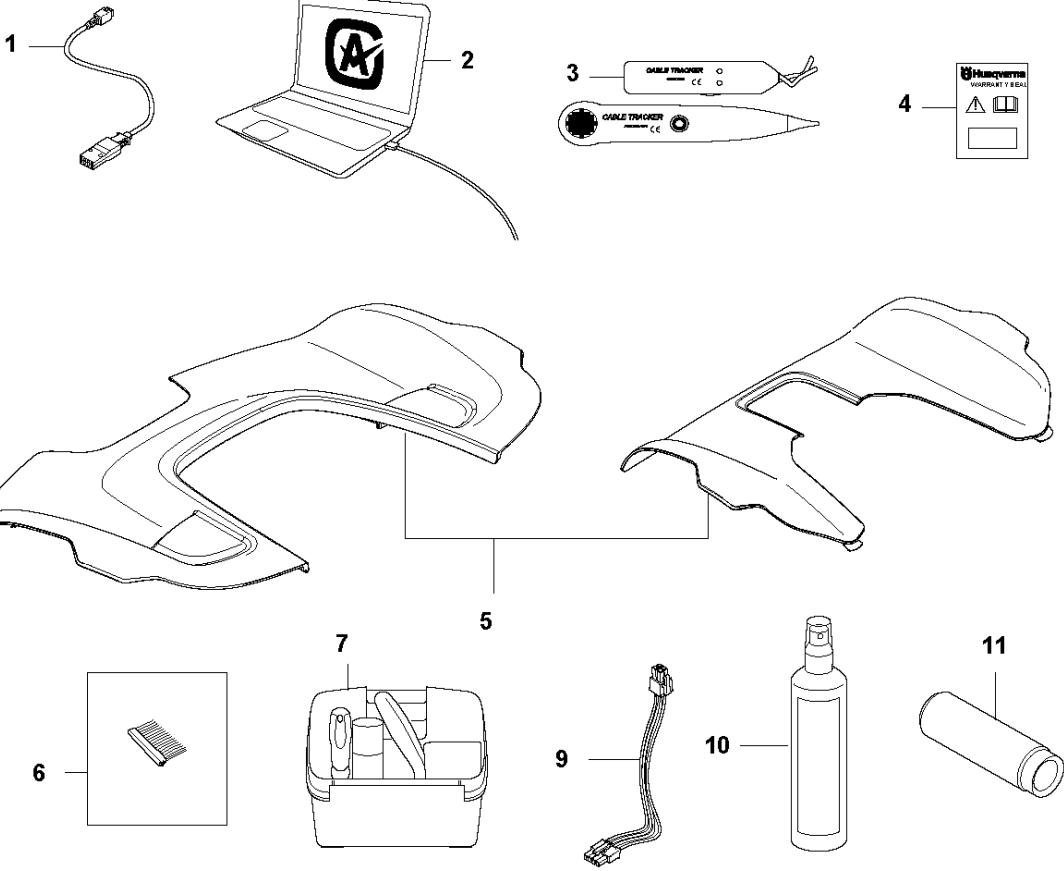

**AUTOMOWER 435X AWD
ACCESSORIES**

ACCESSORIES

AUTOMOWER 435X AWD, 2020-

Ref	Part No	Description	Remark	QTY KIT
1	588 20 26-01	CABLE ASSY	Cable Quick Charger	1
3	577 60 68-01	TEST EQUIPMENT	Interruption Detector	1
4	580 68 95-02	LABEL	Warranty seal	1
5	596 30 00-01	BODY KIT	Top Cover Grey	1
5	596 30 00-02	BODY KIT	Top Cover White	1
5	596 30 00-03	BODY KIT	Top Cover Orange	1
6	505 13 28-03	BRUSH	6 pcs	1
7	590 85 51-01	KIT	Maintenance and Cleaning Kit	1
9	591 20 36-01	WIRING ASSY	Battery Cable Robotic Mower L:160mm	1
10	593 96 79-01	SPRAY	Care and Shine 200 ml	1
11	502 51 94-01	MANDREL	Tool for splitting chassi	1
13	597 63 53-01	HOUSING	House KIT	1
14	577 06 20-01	DECAL	DECAL	1
15	598 46 55-01	COVER	COVER	1
16	585 32 40-02	HANDLE	Handle Left	1
17	585 32 41-01	ROD	Steel Rod	1
18	580 51 14-01	SPRING	Spring	2
19	585 34 15-01	HINGE PIN	Hinge Pin	2
20	585 34 16-01	BEAM	Beam	1
21	575 54 33-14	SCREW	Screw	9
22	585 32 40-01	HANDLE	Handle Right	1
23	585 32 36-01	HATCH	Hatch	1
24	597 63 58-01	HOUSING	Cover Base	1
25	597 43 58-01	ANCHOR	Screw Kit	1
26	585 32 38-02	SUPPORT	Support Base Left	1
27	503 22 66-01	SQUARE NUT	Square Nut	4
28	585 32 38-01	SUPPORT	Support Base Left	1
29	535 12 93-03	SCREW IHPANM	Screw	4