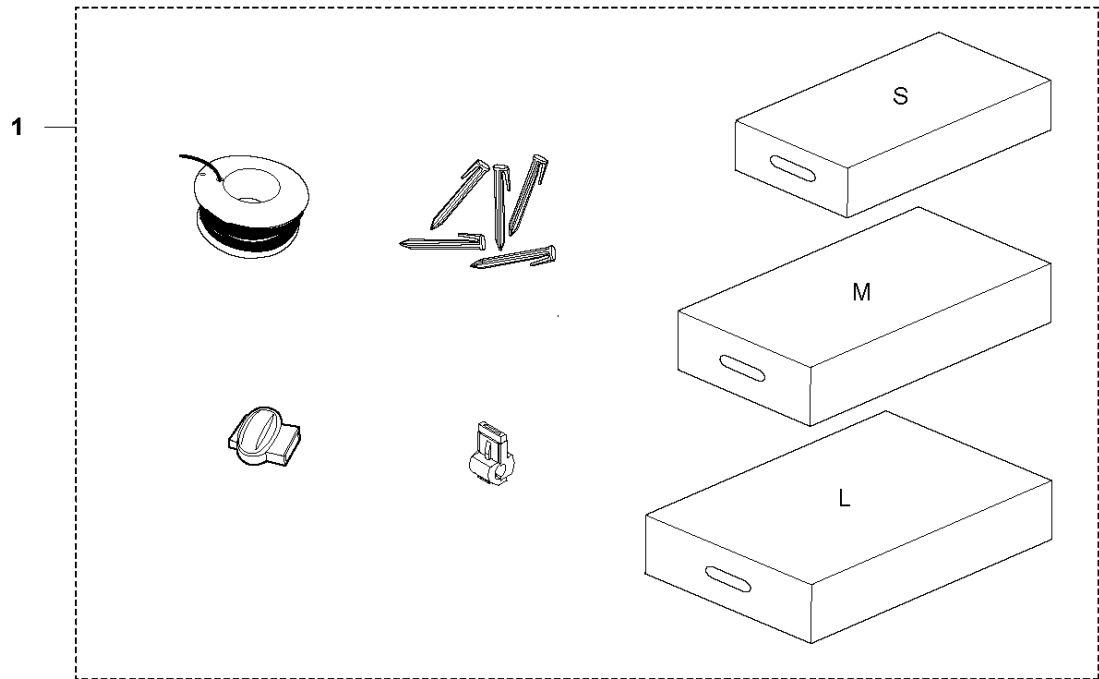

H AUTOMOWER 435X AWD INSTALLATION ACCESSORIES

INSTALLATION ACCESSORIES

AUTOMOWER 435X AWD, 2020-

Ref	Part No	Description	Remark	QTY KIT
1	967 62 36-01	INSTALLATION KIT	S Wire 150 m, Staples 300 pc, Connectors 3 pcs, Couplers 5 pcs	1
1	967 62 36-02	INSTALLATION KIT	M Wire 250 m, Staples 400 pc, Connectors 3 pcs, Couplers 5 pcs	1
1	967 62 36-03	INSTALLATION KIT	S Wire 400 m, Staples 600 pc, Connectors 5 pcs, Couplers 5 pcs	1
2	535 12 90-01	CONNECTOR	Loop Wire Connector	1
2	577 86 48-01	CONNECTOR	Loop Wire Connector, Blister Pack 5 pcs	1
2	535 12 90-02	CONNECTOR	Loop Wire Connector, Blister Pack 100 pcs	1
3	501 98 02-01	COUPLER	Coupler	1
3	577 86 47-01	COUPLER	Coupler, Blister Pack 5 pcs	1
3	501 98 02-03	COUPLER	Coupler, 100 pcs	1
4	577 86 42-01	STAPLE	Staple Blister Pack 100 pcs	1
4	583 97 34-01	STAPLE	100 pcs	1
5	577 86 43-02	WIRE	Wire, Blister Pack 50 m	1
5	580 66 20-02	WIRE	Wire, 150 m	1
5	577 86 43-01	WIRE	Wire, Blister Pack 150 m	1
6	580 66 20-01	WIRE	Wire, 250 m	1
7	593 29 77-01	WIRE	Wire Pro, 300 m	1
8	522 91 41-01	WIRE	Wire, 500 m, diam 3,4mm	1
9	580 66 20-04	WIRE	Wire, 800 m	1
10	590 44 25-01	POWER UNIT	Power Unit EU	1
10	590 44 25-02	POWER UNIT	Power Unit GB	1
10	590 44 25-03	POWER UNIT	Power Unit CH	1
10	590 44 25-04	POWER UNIT	Power Unit US	1
10	590 44 25-05	POWER UNIT	Power Unit AUS/NZ	1
10	590 44 25-06	POWER UNIT	Power Unit JP	1
12	595 08 44-01	BLADE SET	Endurance Blade, 6 pcs	1
12	595 08 44-02	BLADE SET	Endurance Blade, 45 pcs	1
12	595 08 44-03	BLADE SET	Endurance Blade, 300 pcs	1
15	588 76 50-04	CABLE	Low Voltage Cable, 20 m	1
16	588 76 50-05	CABLE	Low Voltage Cable, 10 m	1
17	588 76 50-06	CABLE	Low Voltage Cable, 3 m	1
18	575 23 86-01	SCREW KIT	6 pcs	1
18	577 86 49-01	SCREW	Blister Pack, 3 pcs	1
19	586 27 79-01	STICKER	Cable Markers, 10 pcs	1
20	594 05 48-01	LABEL	Label Alarm	1
21	590 85 50-01	BOX	Cable Connector Protection	1
22	596 33 98-01	TOOL	Bit for Robotic Blades	1
23	577 86 46-03	BLADE SET	Long Life Safety Blade, Blister Pack 9 pcs	1
23	577 60 65-05	BLADE SET	Long Life Safety Blade, 45 pcs	1
23	577 60 66-04	BLADE SET	Long Life Safety Blade, 300 pcs	1