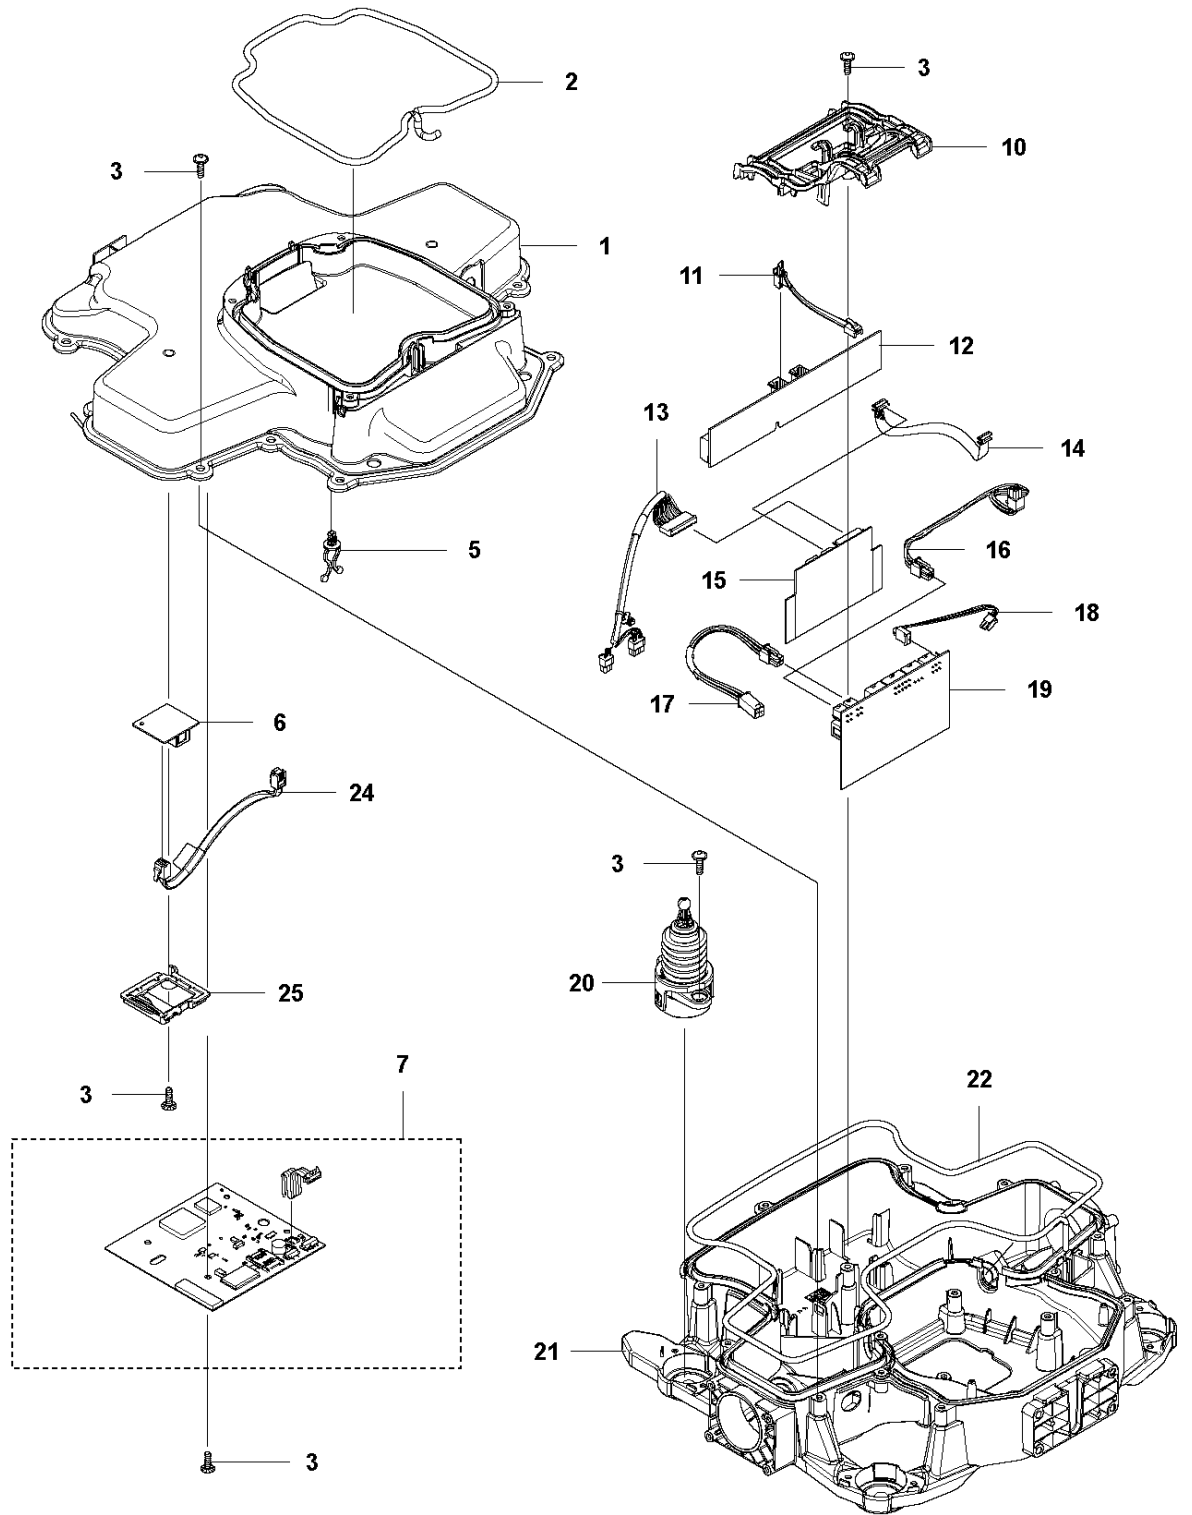

SPARE PARTS LIST

ROBOTIC LAWN MOWERS

AUTOMOWER 435X AWD, 2020-

COVER

AUTOMOWER 435X AWD, 2020-

Ref	Part No	Description	Remark	QTY KIT
1	596 30 00-01	BODY KIT	Top Cover Grey	1
1	596 30 00-02	BODY KIT	Top Cover White	1
1	596 30 00-03	BODY KIT	Top Cover Orange	1
2	593 30 96-01	WIRING ASSY	LED light	1
3	588 59 67-04	WIRING ASSY	US Sensor	1
4	597 16 18-01	BODY ASSY	Front	1
5	587 42 35-02	DECAL	Husqvarna Crown	1
7	593 77 84-01	CLIP	Body connection	1
8	574 45 01-01	SCREW ITPANT		10
9	591 49 46-01	HOLDER	Wheel Brush	1
10	580 52 68-01	CAP	Snaploc	1
11	591 46 74-01	BUMPER	Front	1
12	591 46 75-01	BUMPER	Front tail	1
13	586 35 97-01	LABEL	Warning	1
16	597 16 19-01	BODY ASSY	Rear	1
17	591 49 46-01	HOLDER	Wheel Brusch	1
19	580 52 68-01	CAP	Snaploc	1
21	597 16 56-01	CHARGING PLATE KIT		1
22	591 46 78-01	BUMPER	Rear Head	1
23	591 46 79-01	BUMPER	Rear Tail	1

B AUTOMOWER 435X AWD
CHASSIS FRONT

CHASSIS

AUTOMOWER 435X AWD, 2020-

Ref	Part No	Description	Remark	QTY KIT
1	592 74 34-01	CHASSIS	Upper front	1
2	574 87 47-14	SEALING STRIP	Chassis Upper Front	1
3	575 54 33-14	SCREW		4
5	580 68 29-01	HOLDER	Twist lock	11
6	591 12 55-01	PRINTED CIRCUIT ASSY	Magnetic Sensor	1
7	586 66 23-06	GPS MODULE	Automower Connect	1
10	592 74 37-01	HOLDER	PCB front	1
11	589 35 08-03	WIRING ASSY	Modular Jack	1
12	591 12 57-02	PRINTED CIRCUIT ASSY	Loop Receiver Board	1
13	580 61 44-02	WIRING ASSY	Ultra Sonic Extension	1
14	579 70 86-02	WIRING ASSY	AUX	1
15	578 28 57-01	PRINTED CIRCUIT ASSY	Ultra Sonic Board	1
16	591 20 31-01	WIRING ASSY	HMI cable 4P	1
17	591 20 33-01	WIRING ASSY	Main Cable Adapter 4P	1
18	588 81 84-03	WIRING ASSY	Led Light Extension	1
19	591 12 56-01	PRINTED CIRCUIT ASSY	Motor Controler Board	1
20	592 73 63-01	JOYSTICK	Assy	4
21	592 74 36-01	CHASSIS	Lower front	1
22	574 87 47-12	SEALING STRIP	Chassis Lower Front	1
24	589 35 08-03	WIRING ASSY	Modular Jack	1
25	591 49 43-01	HOLDER	Magnetic Sensor Board	1