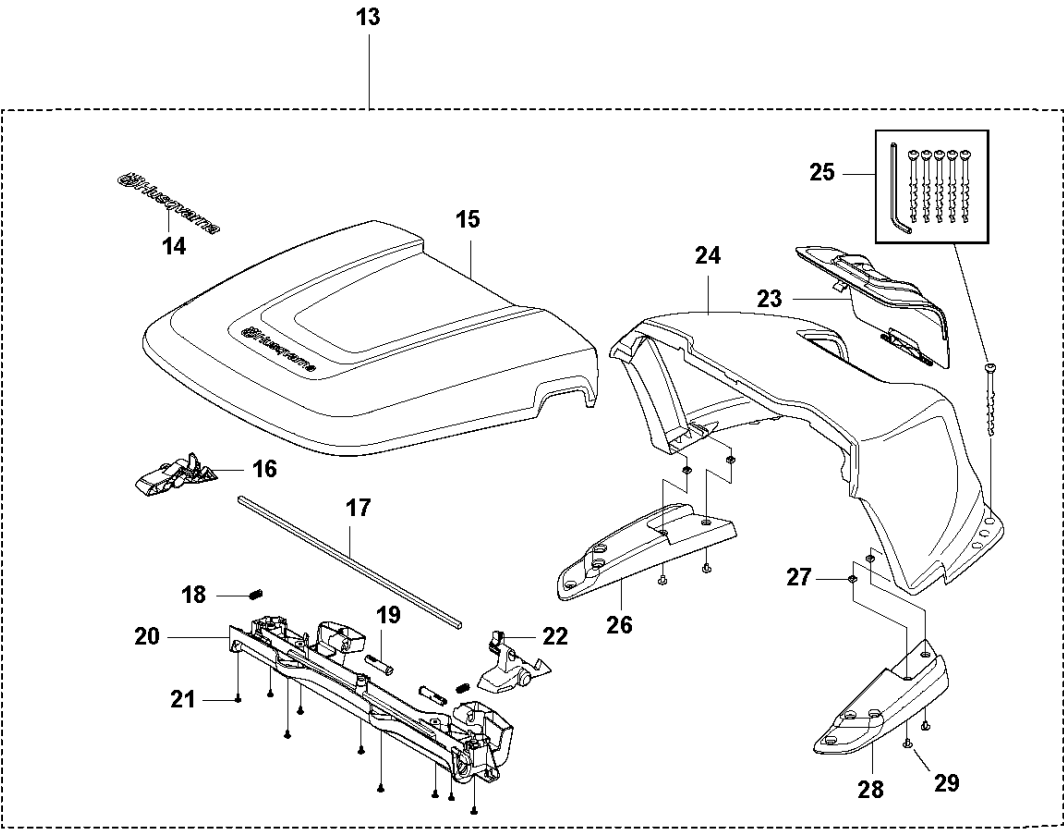

**AUTOMOWER 435X AWD
ACCESSORIES**

ACCESSORIES

AUTOMOWER 435X AWD, 2020-

Ref	Part No	Description	Remark	QTY KIT
1	588 20 26-01	CABLE ASSY	Cable Quick Charger	1
3	577 60 68-01	TEST EQUIPMENT	Interruption Detector	1
4	580 68 95-02	LABEL	Warranty seal	1
5	596 30 00-01	BODY KIT	Top Cover Grey	1
5	596 30 00-02	BODY KIT	Top Cover White	1
5	596 30 00-03	BODY KIT	Top Cover Orange	1
6	505 13 28-03	BRUSH	6 pcs	1
7	590 85 51-01	KIT	Maintenance and Cleaning Kit	1
9	591 20 36-01	WIRING ASSY	Battery Cable Robotic Mower L:160mm	1
10	593 96 79-01	SPRAY	Care and Shine 200 ml	1
11	502 51 94-01	MANDREL	Tool for splitting chassi	1
13	597 63 53-01	HOUSING	House KIT	1
14	577 06 20-01	DECAL	DECAL	1
15	598 46 55-01	COVER	COVER	1
16	585 32 40-02	HANDLE	Handle Left	1
17	585 32 41-01	ROD	Steel Rod	1
18	580 51 14-01	SPRING	Spring	2
19	585 34 15-01	HINGE PIN	Hinge Pin	2
20	585 34 16-01	BEAM	Beam	1
21	575 54 33-14	SCREW	Screw	9
22	585 32 40-01	HANDLE	Handle Right	1
23	585 32 36-01	HATCH	Hatch	1
24	597 63 58-01	HOUSING	Cover Base	1
25	597 43 58-01	ANCHOR	Screw Kit	1
26	585 32 38-02	SUPPORT	Support Base Left	1
27	503 22 66-01	SQUARE NUT	Square Nut	4
28	585 32 38-01	SUPPORT	Support Base Left	1
29	535 12 93-03	SCREW IHPANM	Screw	4