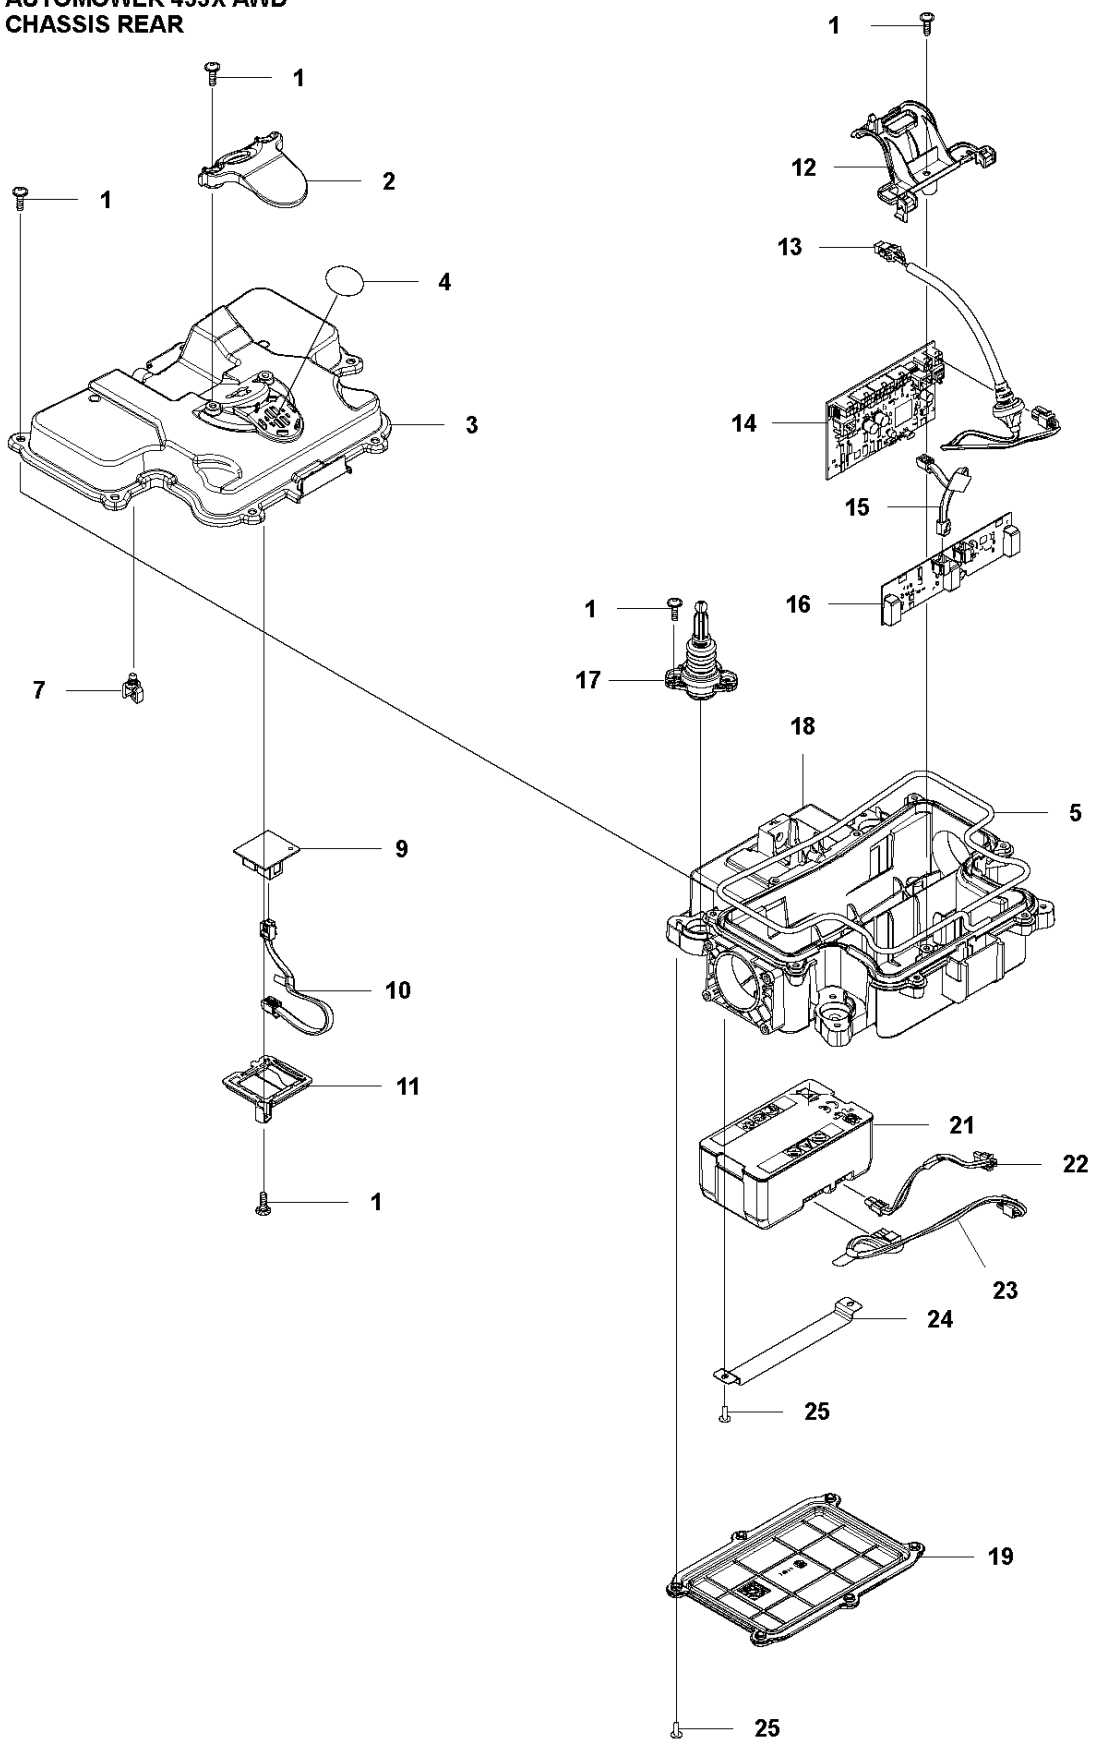

C AUTOMOWER 435X AWD
CHASSIS REAR

CHASSIS REAR

AUTOMOWER 435X AWD, 2020-

Ref	Part No	Description	Remark	QTY KIT
1	575 54 33-14	SCREW	ITXPANT	17
2	591 48 70-01	HOLDER	Grommet	1
3	591 48 42-01	CHASSIS	Upper Rear	1
4	577 75 37-01	AIR FILTER	Air Filter	1
5	574 87 47-13	SEALING STRIP	Chassis Lower Rear	1
7	595 08 29-01	HOLDER	Wire Sadle	1
9	591 12 55-01	PRINTED CIRCUIT ASSY	Magnetic Sensor	1
10	589 35 08-01	WIRING ASSY	Modular Jack	1
11	591 49 43-01	HOLDER	Magnetic Sensor Board	1
12	591 49 42-01	HOLDER	PCB Rear	1
13	593 30 94-01	WIRING ASSY	Main Cable Rear	1
14	591 12 56-01	PRINTED CIRCUIT ASSY	Motor Controller Board	1
15	589 35 08-01	WIRING ASSY	Modular Jack	1
16	591 12 57-01	PRINTED CIRCUIT ASSY	Loop Receiver Board Rear	1
17	594 05 86-01	JOYSTICK ASSY	Rear	4
18	591 48 41-02	CHASSIS	Lower Rear	1
19	594 01 62-01	COVER	Battery	1
21	593 24 71-01	BATTERY		1
22	591 20 34-01	WIRING ASSY	Battery Charging Adapter	1
23	591 20 35-01	WIRING ASSY	Battery Cable Premium	1
24	592 63 58-01	BRACKET	Battery	1
25	588 22 22-01	SCREW ITXPANM		8