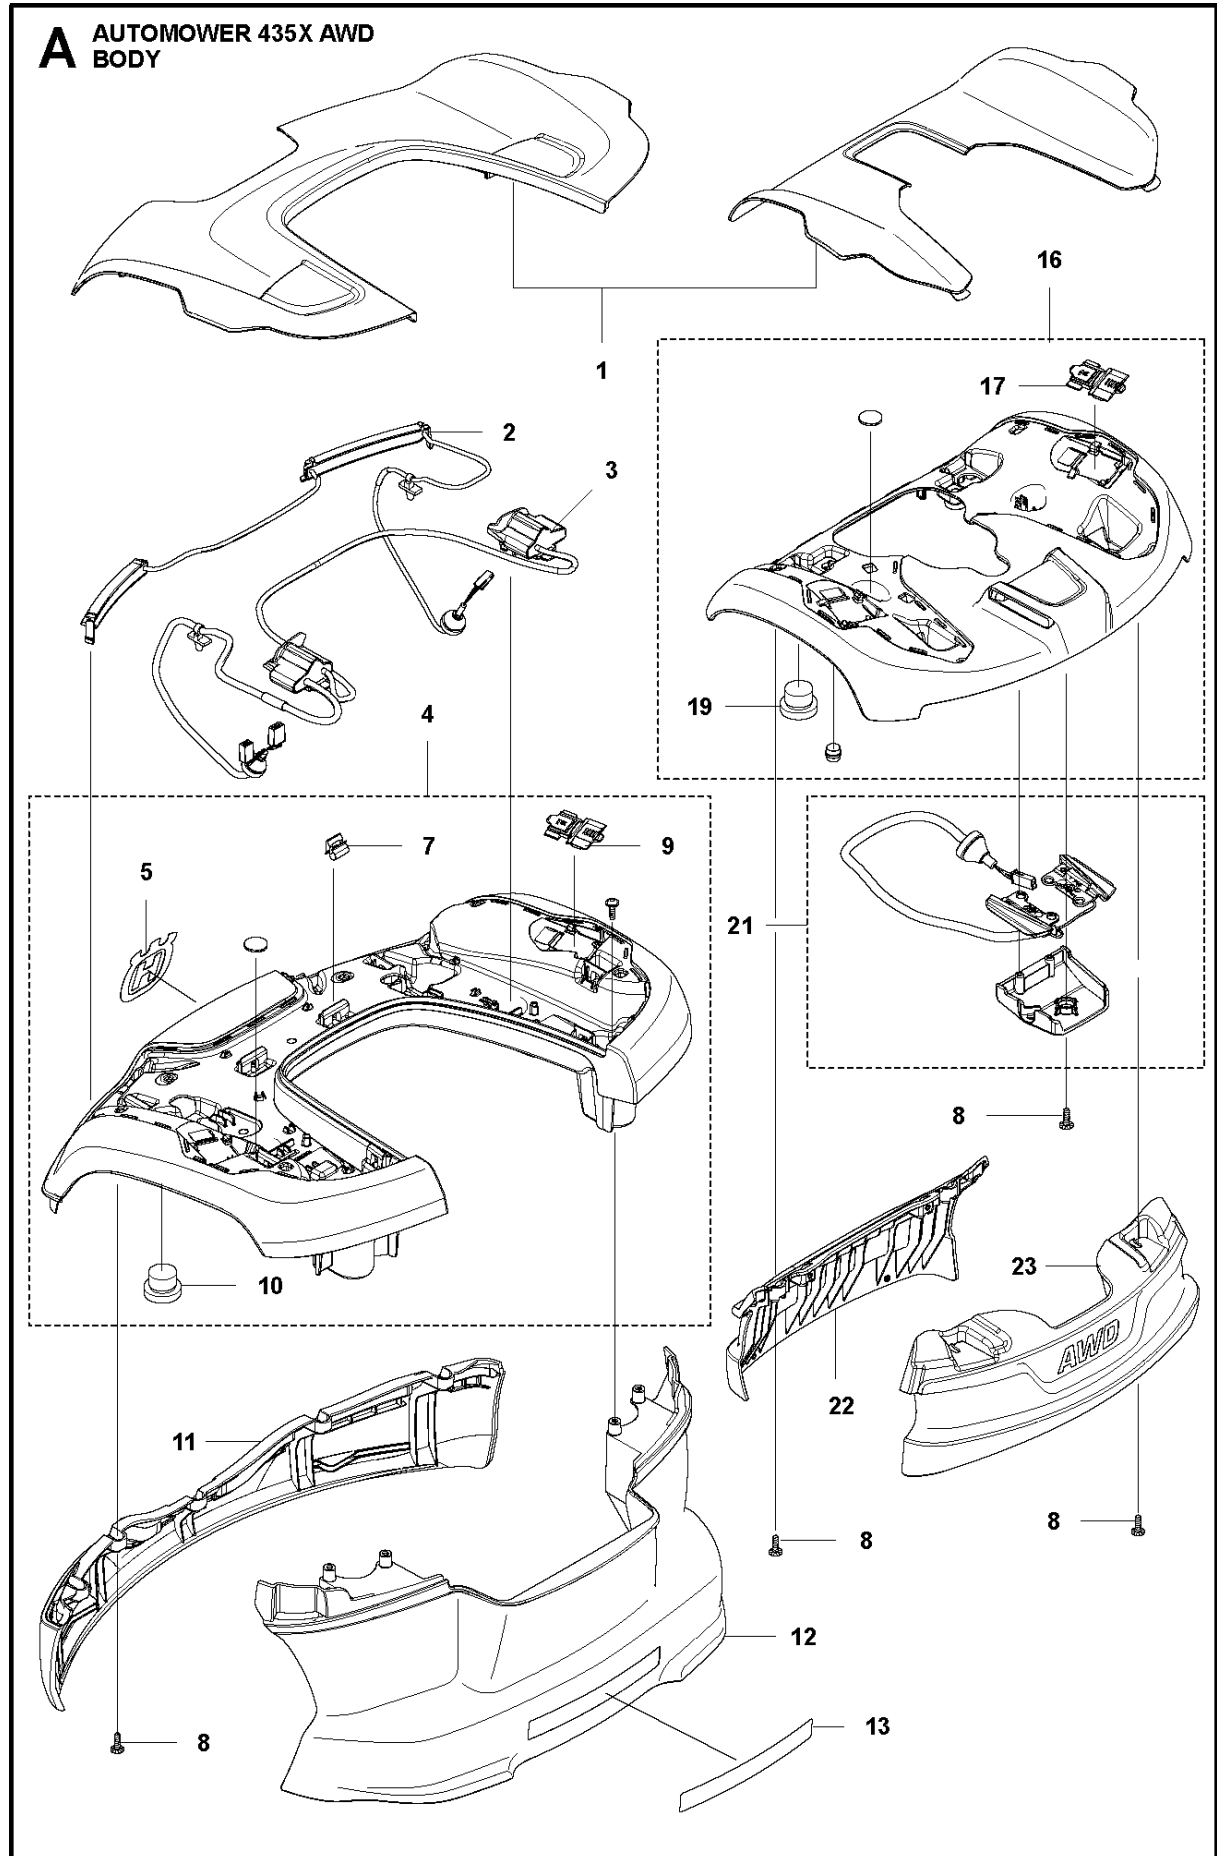

SPARE PARTS LIST

ROBOTIC LAWN MOWERS

AUTOMOWER 435X AWD, 2020-

COVER

AUTOMOWER 435X AWD, 2020-

Ref	Part No	Description	Remark	QTY KIT
1	596 30 00-01	BODY KIT	Top Cover Grey	1
1	596 30 00-02	BODY KIT	Top Cover White	1
1	596 30 00-03	BODY KIT	Top Cover Orange	1
2	593 30 96-01	WIRING ASSY	LED light	1
3	588 59 67-04	WIRING ASSY	US Sensor	1
4	597 16 18-01	BODY ASSY	Front	1
5	587 42 35-02	DECAL	Husqvarna Crown	1
7	593 77 84-01	CLIP	Body connection	1
8	574 45 01-01	SCREW ITPANT		10
9	591 49 46-01	HOLDER	Wheel Brush	1
10	580 52 68-01	CAP	Snaploc	1
11	591 46 74-01	BUMPER	Front	1
12	591 46 75-01	BUMPER	Front tail	1
13	586 35 97-01	LABEL	Warning	1
16	597 16 19-01	BODY ASSY	Rear	1
17	591 49 46-01	HOLDER	Wheel Brusch	1
19	580 52 68-01	CAP	Snaploc	1
21	597 16 56-01	CHARGING PLATE KIT		1
22	591 46 78-01	BUMPER	Rear Head	1
23	591 46 79-01	BUMPER	Rear Tail	1

B AUTOMOWER 435X AWD
CHASSIS FRONT

CHASSIS

AUTOMOWER 435X AWD, 2020-

Ref	Part No	Description	Remark	QTY KIT
1	592 74 34-01	CHASSIS	Upper front	1
2	574 87 47-14	SEALING STRIP	Chassis Upper Front	1
3	575 54 33-14	SCREW		4
5	580 68 29-01	HOLDER	Twist lock	11
6	591 12 55-01	PRINTED CIRCUIT ASSY	Magnetic Sensor	1
7	586 66 23-06	GPS MODULE	Automower Connect	1
10	592 74 37-01	HOLDER	PCB front	1
11	589 35 08-03	WIRING ASSY	Modular Jack	1
12	591 12 57-02	PRINTED CIRCUIT ASSY	Loop Receiver Board	1
13	580 61 44-02	WIRING ASSY	Ultra Sonic Extension	1
14	579 70 86-02	WIRING ASSY	AUX	1
15	578 28 57-01	PRINTED CIRCUIT ASSY	Ultra Sonic Board	1
16	591 20 31-01	WIRING ASSY	HMI cable 4P	1
17	591 20 33-01	WIRING ASSY	Main Cable Adapter 4P	1
18	588 81 84-03	WIRING ASSY	Led Light Extension	1
19	591 12 56-01	PRINTED CIRCUIT ASSY	Motor Controler Board	1
20	592 73 63-01	JOYSTICK	Assy	4
21	592 74 36-01	CHASSIS	Lower front	1
22	574 87 47-12	SEALING STRIP	Chassis Lower Front	1
24	589 35 08-03	WIRING ASSY	Modular Jack	1
25	591 49 43-01	HOLDER	Magnetic Sensor Board	1