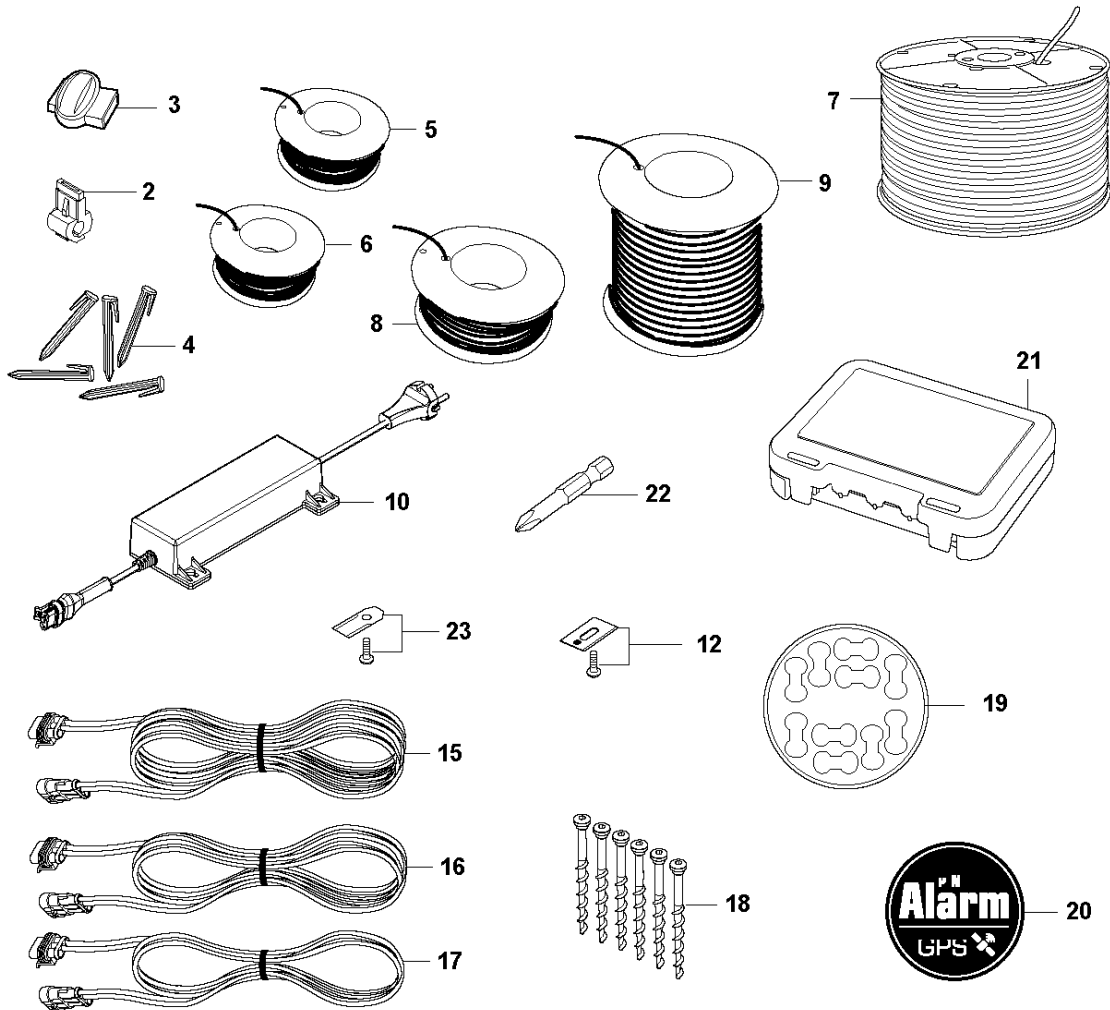

H AUTOMOWER 435X AWD INSTALLATION ACCESSORIES

INSTALLATION ACCESSORIES

AUTOMOWER 435X AWD, 2020-

Ref	Part No	Description	Remark	QTY KIT
1	967 62 36-01	INSTALLATION KIT	S Wire 150 m, Staples 300 pc, Connectors 3 pcs, Couplers 5 pcs	1
1	967 62 36-02	INSTALLATION KIT	M Wire 250 m, Staples 400 pc, Connectors 3 pcs, Couplers 5 pcs	1
1	967 62 36-03	INSTALLATION KIT	S Wire 400 m, Staples 600 pc, Connectors 5 pcs, Couplers 5 pcs	1
2	535 12 90-01	CONNECTOR	Loop Wire Connector	1
2	577 86 48-01	CONNECTOR	Loop Wire Connector, Blister Pack 5 pcs	1
2	535 12 90-02	CONNECTOR	Loop Wire Connector, Blister Pack 100 pcs	1
3	501 98 02-01	COUPLER	Coupler	1
3	577 86 47-01	COUPLER	Coupler, Blister Pack 5 pcs	1
3	501 98 02-03	COUPLER	Coupler, 100 pcs	1
4	577 86 42-01	STAPLE	Staple Blister Pack 100 pcs	1
4	583 97 34-01	STAPLE	100 pcs	1
5	577 86 43-02	WIRE	Wire, Blister Pack 50 m	1
5	580 66 20-02	WIRE	Wire, 150 m	1
5	577 86 43-01	WIRE	Wire, Blister Pack 150 m	1
6	580 66 20-01	WIRE	Wire, 250 m	1
7	593 29 77-01	WIRE	Wire Pro, 300 m	1
8	522 91 41-01	WIRE	Wire, 500 m, diam 3,4mm	1
9	580 66 20-04	WIRE	Wire, 800 m	1
10	590 44 25-01	POWER UNIT	Power Unit EU	1
10	590 44 25-02	POWER UNIT	Power Unit GB	1
10	590 44 25-03	POWER UNIT	Power Unit CH	1
10	590 44 25-04	POWER UNIT	Power Unit US	1
10	590 44 25-05	POWER UNIT	Power Unit AUS/NZ	1
10	590 44 25-06	POWER UNIT	Power Unit JP	1
12	595 08 44-01	BLADE SET	Endurance Blade, 6 pcs	1
12	595 08 44-02	BLADE SET	Endurance Blade, 45 pcs	1
12	595 08 44-03	BLADE SET	Endurance Blade, 300 pcs	1
15	588 76 50-04	CABLE	Low Voltage Cable, 20 m	1
16	588 76 50-05	CABLE	Low Voltage Cable, 10 m	1
17	588 76 50-06	CABLE	Low Voltage Cable, 3 m	1
18	575 23 86-01	SCREW KIT	6 pcs	1
18	577 86 49-01	SCREW	Blister Pack, 3 pcs	1
19	586 27 79-01	STICKER	Cable Markers, 10 pcs	1
20	594 05 48-01	LABEL	Label Alarm	1
21	590 85 50-01	BOX	Cable Connector Protection	1
22	596 33 98-01	TOOL	Bit for Robotic Blades	1
23	577 86 46-03	BLADE SET	Long Life Safety Blade, Blister Pack 9 pcs	1
23	577 60 65-05	BLADE SET	Long Life Safety Blade, 45 pcs	1
23	577 60 66-04	BLADE SET	Long Life Safety Blade, 300 pcs	1