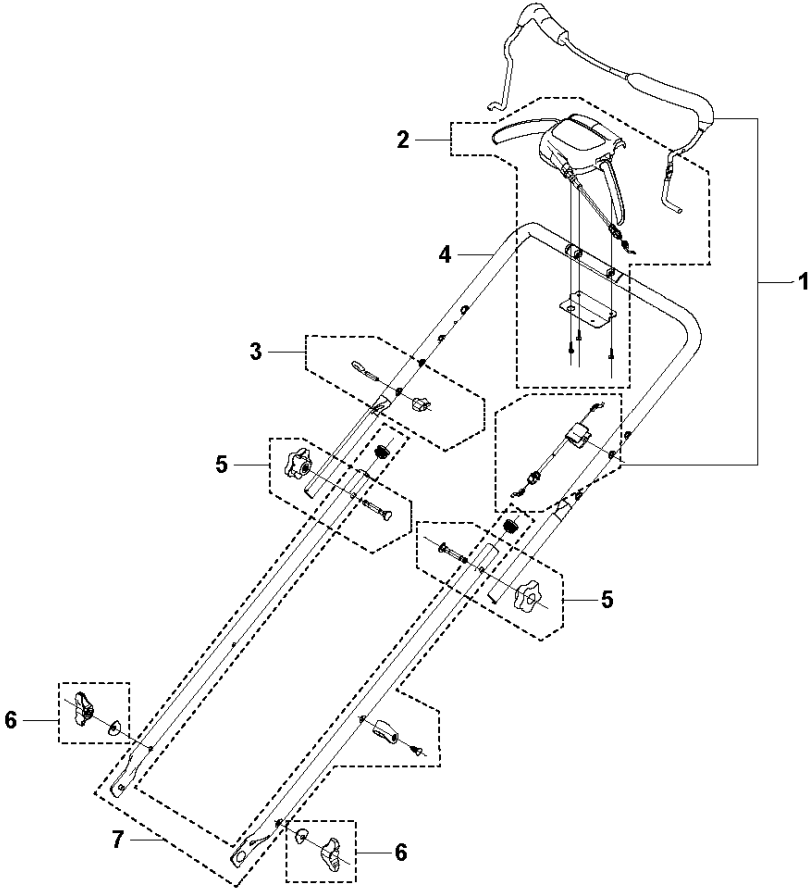

# SPARE PARTS LIST

LAWN MOWERS: CONSUMER  
WALK-BEHINDS

LC 353AWD, 970450101, 970450102,  
2020-03

**A** LC 353AWD  
CHASSIS

## CHASSIS

LC 353AWD, 970450101, 970450102, 2020-03

Ref	Part No	Description	Remark	QTY	KIT
1	598 45 36-01	BRACKET		1	1
2	598 45 37-01	DOOR ASSY		1	2
3	532 42 11-14	WATER CONNECTOR		1	
4	598 45 40-01	HEIGHT ADJUSTER SYSTEM		1	4
5	598 45 39-01	HEIGHT ADJUSTER SYSTEM		1	5
6	598 45 46-01	DUST COVER		1	6
7	598 45 48-01	WHEEL ASSY		1	7
8	598 45 45-01	DUST COVER		1	8
9	598 45 47-01	WHEEL ASSY		1	9
11	598 45 44-01	PULLEY KIT		1	11
12	580 36 46-09	BELT		1	
13	598 45 43-01	BAFFLE		1	13
15	598 45 38-01	FRONT COVER		1	15

**B** LC 353AWD  
HANDLE AND GRASS BAG

HANDLE

LC 353AWD, 970450101, 970450102, 2020-03

Ref	Part No	Description	Remark	QTY	KIT
1	598 45 31-01	BAIL ARM ASSY		1	1
3	598 69 58-01	GUIDE		1	3
4	598 45 33-01	HANDLE KIT		1	4
5	598 45 34-01	KNOB ASSY		1	5
6	599 54 22-01	KNOB		1	6

**C** LC 353AWD  
ENGINE

ENGINE

LC 353AWD, 970450101, 970450102, 2020-03

Ref	Part No	Description	Remark	QTY	KIT
2	599 54 21-01	INSTALLATION KIT		1	2
3	598 45 27-01	ADAPTER		1	3
4	599 54 19-01	BLADE		1	

**D** LC 353AWD