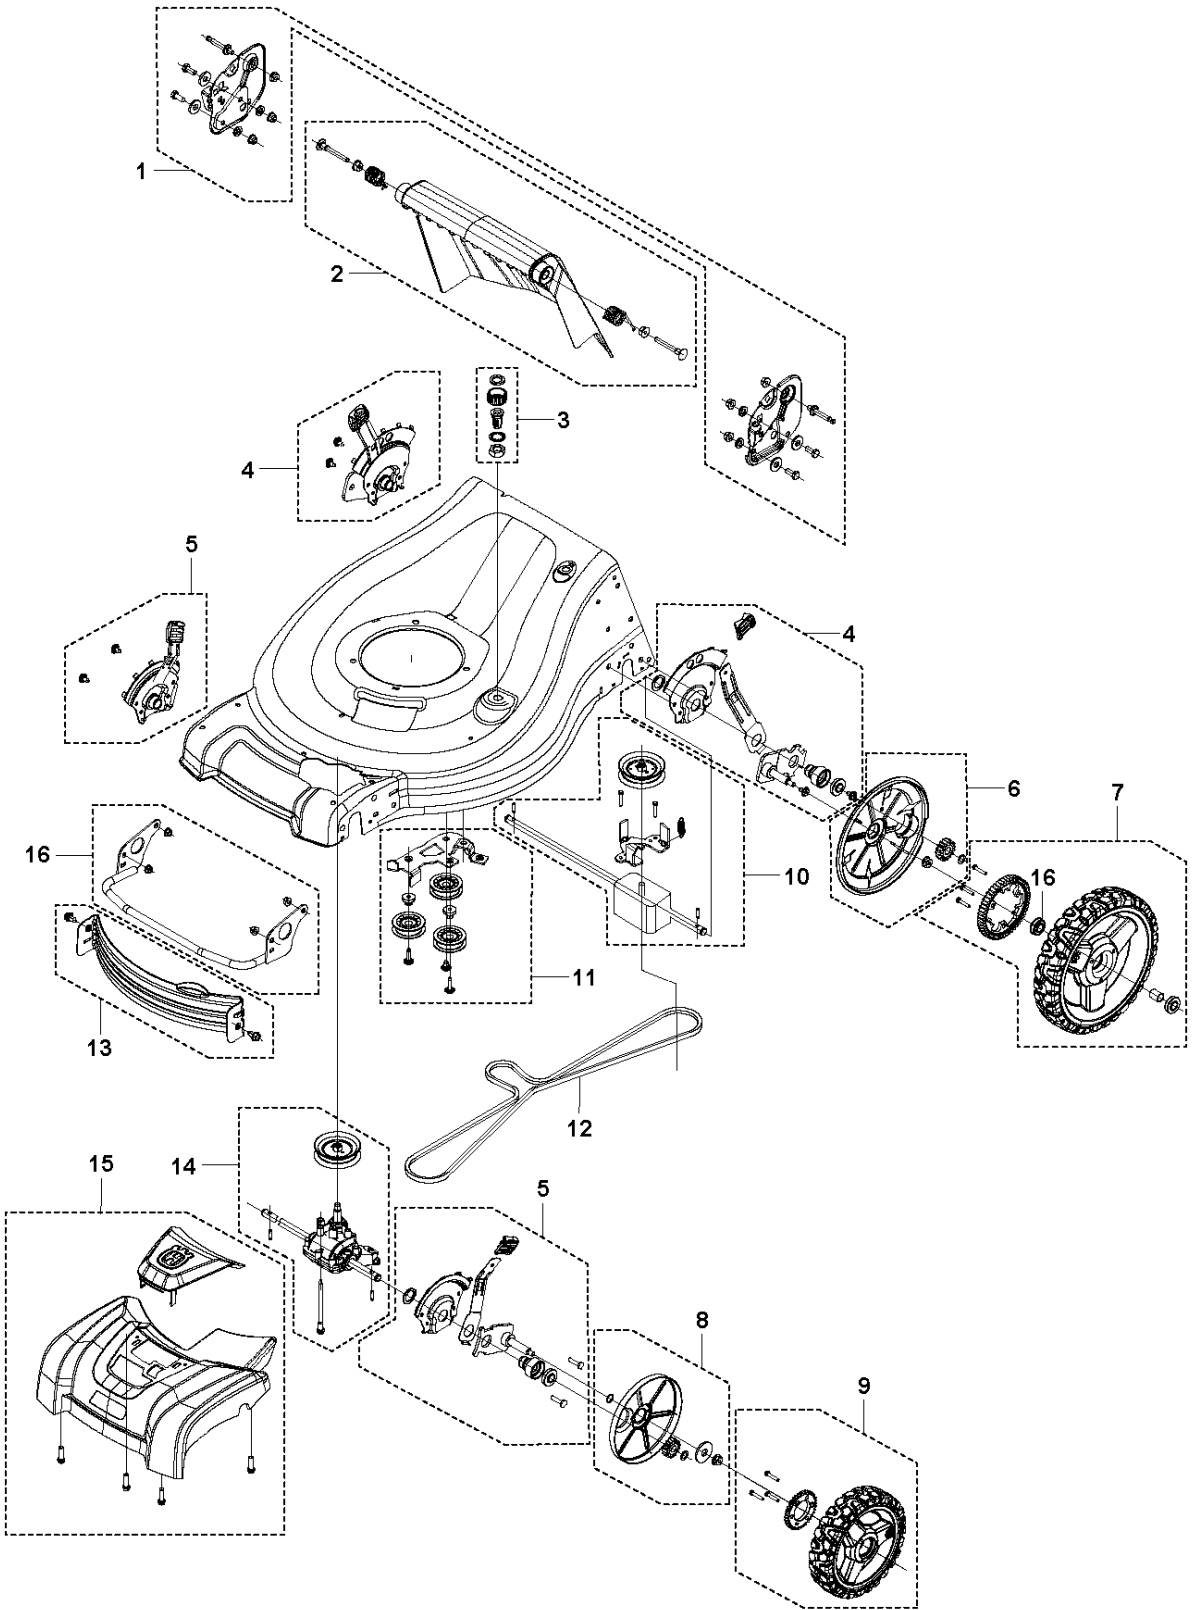

# SPARE PARTS LIST

LAWN MOWERS: CONSUMER  
WALK-BEHINDS

LC 353AWD, 970450101, 970450102,  
2020-03

**A** LC 353AWD  
CHASSIS

## CHASSIS

LC 353AWD, 970450101, 970450102, 2020-03

Ref	Part No	Description	Remark	QTY	KIT
1	598 45 36-01	BRACKET		1	1
2	598 45 37-01	DOOR ASSY		1	2
3	532 42 11-14	WATER CONNECTOR		1	
4	598 45 40-01	HEIGHT ADJUSTER SYSTEM		1	4
5	598 45 39-01	HEIGHT ADJUSTER SYSTEM		1	5
6	598 45 46-01	DUST COVER		1	6
7	598 45 48-01	WHEEL ASSY		1	7
8	598 45 45-01	DUST COVER		1	8
9	598 45 47-01	WHEEL ASSY		1	9
11	598 45 44-01	PULLEY KIT		1	11
12	580 36 46-09	BELT		1	
13	598 45 43-01	BAFFLE		1	13
15	598 45 38-01	FRONT COVER		1	15

**B** LC 353AWD  
HANDLE AND GRASS BAG

HANDLE

LC 353AWD, 970450101, 970450102, 2020-03

Ref	Part No	Description	Remark	QTY	KIT
1	598 45 31-01	BAIL ARM ASSY		1	1
3	598 69 58-01	GUIDE		1	3
4	598 45 33-01	HANDLE KIT		1	4
5	598 45 34-01	KNOB ASSY		1	5
6	599 54 22-01	KNOB		1	6

**C** LC 353AWD  
ENGINE

ENGINE

LC 353AWD, 970450101, 970450102, 2020-03

Ref	Part No	Description	Remark	QTY	KIT
2	599 54 21-01	INSTALLATION KIT		1	2
3	598 45 27-01	ADAPTER		1	3
4	599 54 19-01	BLADE		1	

**D** LC 353AWD